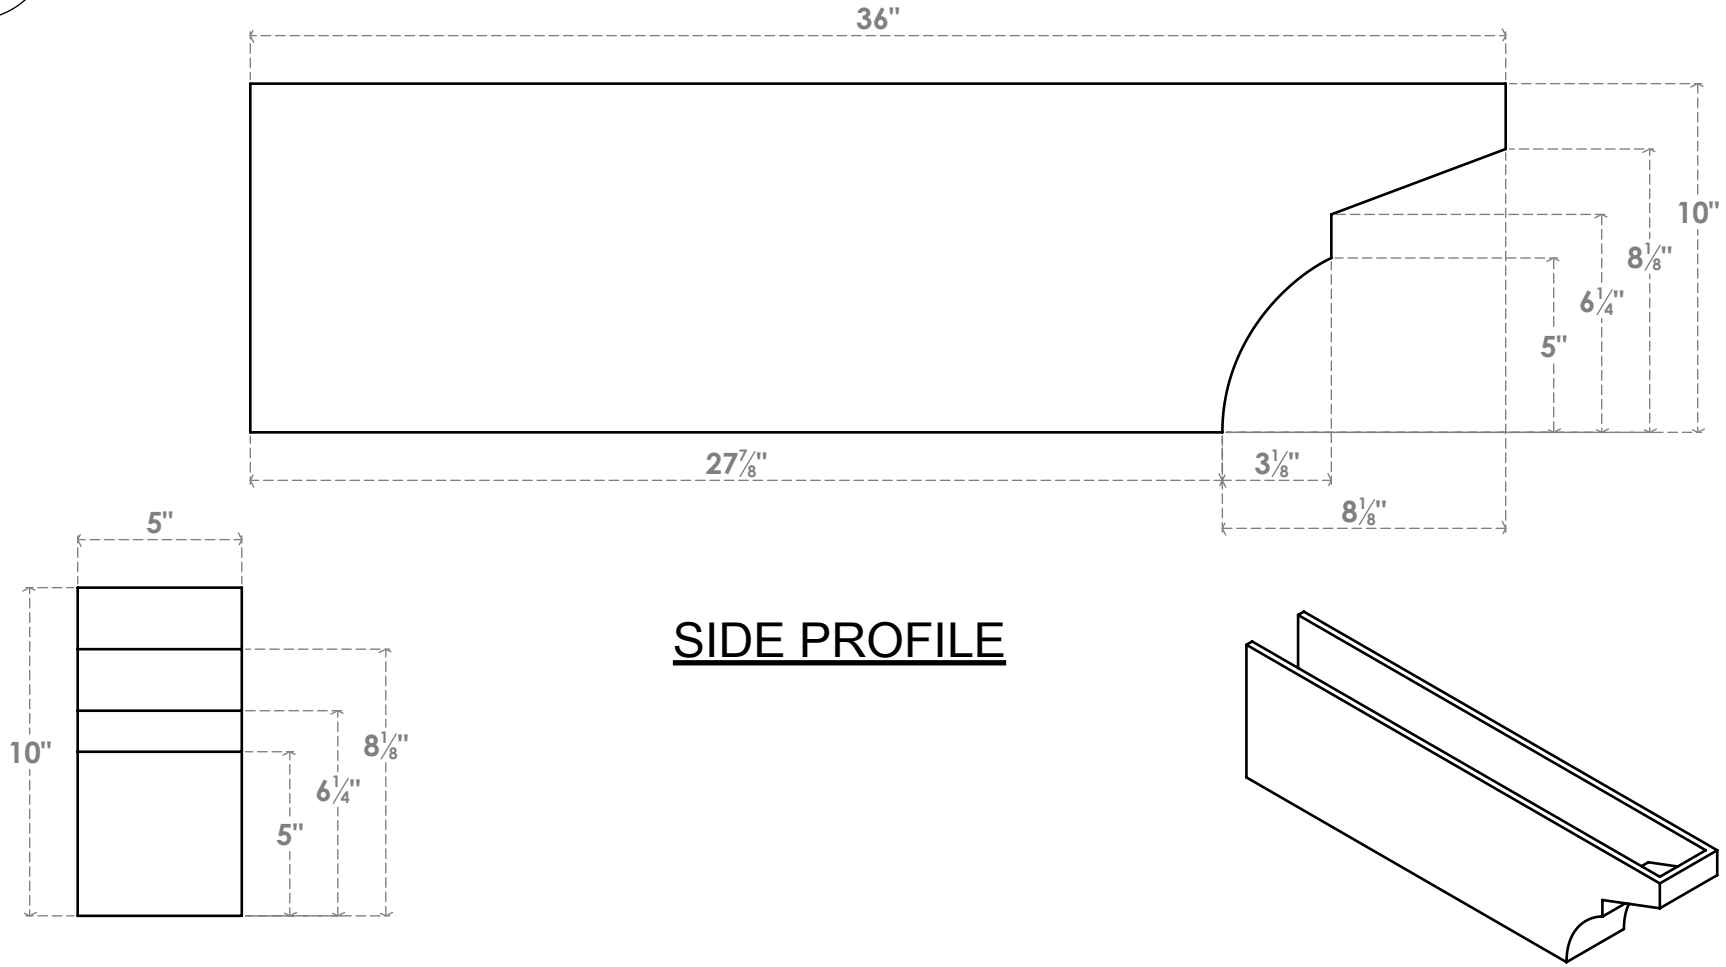

RFTP05X10X36MON

5"W X 10"H X 36"L MONTEREY ARCHITECTURAL GRADE PVC RAFTER TAIL

SIDE PROFILE

FRONT PROFILE

ISOMETRIC

EKENA MILLWORK
 2300 WEST MAIN ST.
 CLARKSVILLE, TX 75426
 TOLL FREE: 866-607-0453
 WWW.EKENAMILLWORK.COM